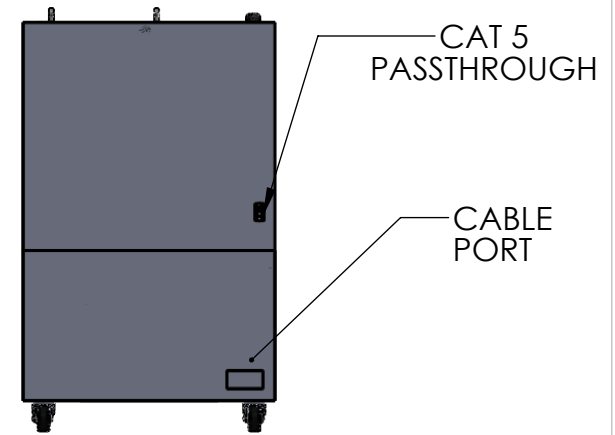

LEFT VIEW

FRONT VIEW

REAR VIEW

INTERNAL USEABLE DIMENSIONS ARE 16.5"W x 18"D x 14.75"H

FRONT DOOR OPENING IS 17.25"W x 13.75"H

TOP DOOR OPENING IS 17.25" W x 15.25"D

LOWER ACCESS DOOR OPENING IS 11.25"W x 7.25"H