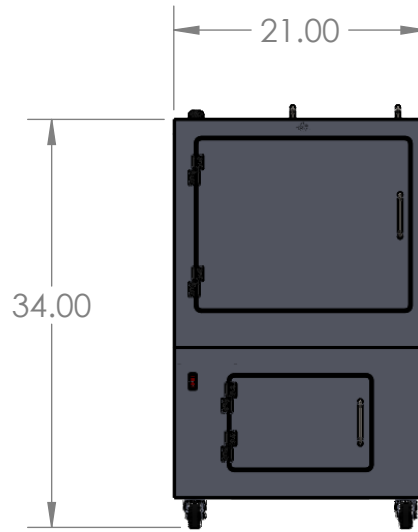

LEFT VIEW

FRONT VIEW

REAR VIEW

INTERNAL USEABLE DIMENSIONS ARE 16.5"W x 18"D x 14.75"H

FRONT DOOR OPENING IS 17.25"W x 13.75"H

TOP DOOR OPENING IS 17.25" W x 15.25"D

LOWER ACCESS DOOR OPENING IS 11.25"W x 7.25"H