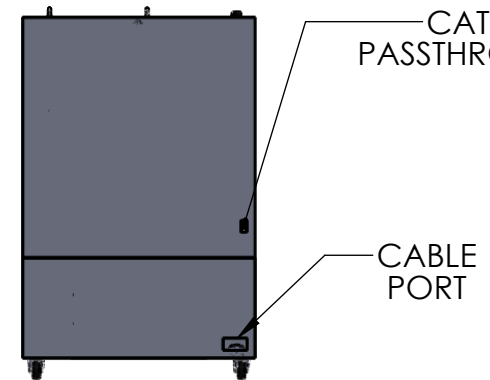

POWER STRIP

LEFT VIEW

FRONT VIEW

REAR VIEW

CAT 5 PASSTHROUGH

CABLE PORT

INTERNAL USEABLE DIMENSIONS ARE 22.5"W x 25.5"D x 24.25"H

TOP FRONT DOOR OPENING IS 23.75"W x 24.75"H

PRINTER DOUBLE DOOR OPENING IS 23.75"W x 24.75"D

LOWER FRONT DOOR OPENING IS 17.25"W x 7.25"H