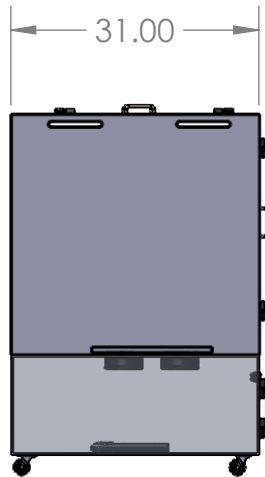

POWER STRIP

LEFT VIEW

FRONT VIEW

REAR VIEW

CAT 5 PASSTHROUGH

CABLE PORT

INTERNAL USEABLE DIMENSIONS ARE 22.5"W x 25.5"D x 24.25"H

TOP FRONT DOOR OPENING IS 23.75"W x 24.75"H

PRINTER DOUBLE DOOR OPENING IS 23.75"W x 24.75"D

LOWER FRONT DOOR OPENING IS 17.25"W x 7.25"H