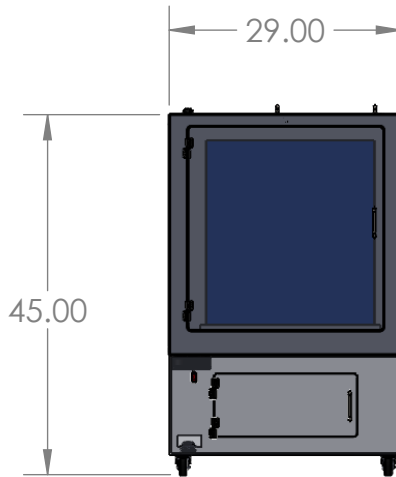

POWER STRIP

LEFT VIEW

FRONT VIEW

REAR VIEW

CAT 5 PASSTHROUGH

CABLE PORT

INTERNAL USEABLE DIMENSIONS ARE 22.5"W x 25.5"D x 24.25"H

TOP FRONT DOOR OPENING IS 23.75"W x 24.75"H

PRINTER DOUBLE DOOR OPENING IS 23.75"W x 24.75"D

LOWER FRONT DOOR OPENING IS 17.25"W x 7.25"H