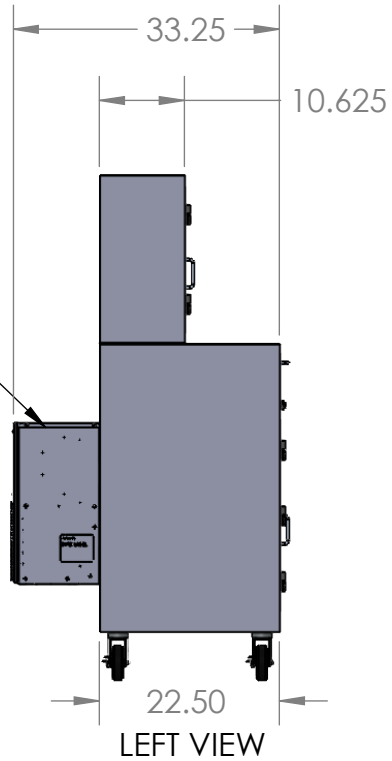

2000 Btu
AIR
CONDITIONER

FRONT VIEW

REAR VIEW

MONITOR WINDOW OPENING IS 21"W x 17.75"H
FRONT LOWER DOOR OPENING IS 15.75"W x 23.25"H

DUST FREE PC

| | |
|-------------------|----------------------|
| DESCRIPTION | DRAWING |
| DFP350F-PF | 1200 |
| 07/19/2019 | SALES@DUSTFREEPC.COM |
| 1-800-775-7611 | WWW.DUSTFREEPC.COM |