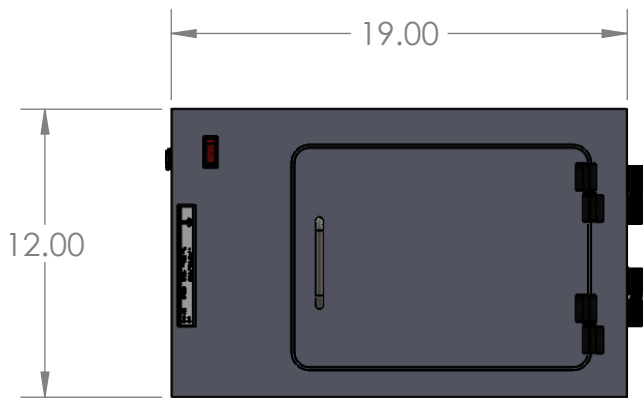

LEFT VIEW

FRONT VIEW

RIGHT VIEW

FRONT DOOR OPENING IS 11.75"W x 10.25"H

RIGHT SIDE DOOR OPENING IS 8.25"W x 7"H

INTERNAL USEABLE DIMENSIONS ARE 14"W x 15"D x 11"H

DUST FREE PC

DESCRIPTION	DFP201W17	DRAWING	1367
	11/05/2020		SALES@DUSTFREEPC.COM
	1-800-775-7611		WWW.DUSTFREEPC.COM