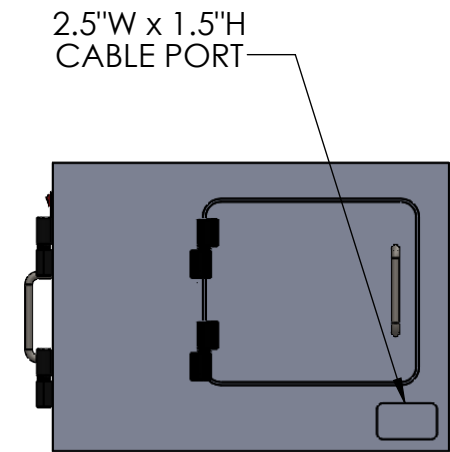

LEFT VIEW

FRONT VIEW

RIGHT VIEW

FRONT DOOR OPENING IS 11.75"W x 10.25"H

RIGHT SIDE DOOR OPENING IS 8.25"W x 7"H

INTERNAL USEABLE DIMENSIONS ARE 14"W x 15"D x 11"H

DUST FREE PC

DESCRIPTION	DFP201W17	DRAWING	1367
	11/05/2020		SALES@DUSTFREEPC.COM
	1-800-775-7611		WWW.DUSTFREEPC.COM