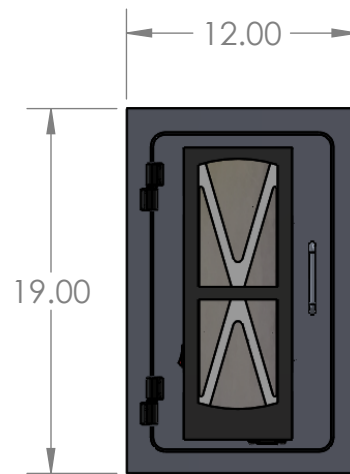

LEFT VIEW

FRONT VIEW

REAR VIEW

FRONT DOOR OPENING IS 8.75"W x 15.875"H

REAR DOOR OPENING IS 8.75"W x 14.5"H

REMOVABLE BASE

DUST FREE PC

DESCRIPTION	DRAWING
DFP201MLZ95-FDF	1402
02/19/2021	SALES@DUSTFREEPC.COM
1-800-775-7611	WWW.DUSTFREEPC.COM