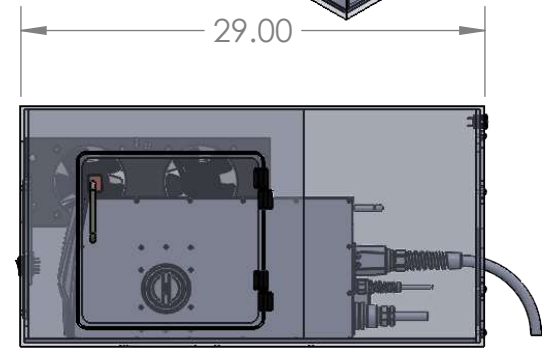

REAR VIEW

FRONT VIEW

RIGHT VIEW

BOTTOM VIEW

4.25" HOLE
FOR LASER EYE

0.25" DIA.
HOLES TO
MOUNT LASER
6 PLACES

FRONT VIEWING WINDOW IS 7"W x 8"H

RIGHT SIDE DOOR OPENING IS 11"W x 10.25"H

REAR ACCESS PANEL OPENING IS 10.75"W x 11.25"H

DUST FREE PC

DESCRIPTION	DRAWING
DFP201MDX-LASER	1428
05/26/2021	SALES@DUSTFREEPC.COM
1-800-775-7611	WWW.DUSTFREEPC.COM