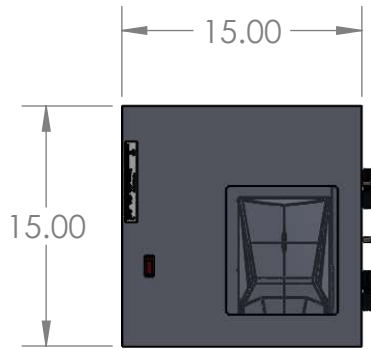

REAR VIEW

FRONT VIEW

RIGHT VIEW

BOTTOM VIEW

4.25" HOLE
FOR LASER EYE

0.25" DIA.
HOLES TO
MOUNT LASER
6 PLACES

FRONT VIEWING WINDOW IS 7"W x 8"H

RIGHT SIDE DOOR OPENING IS 11"W x 10.25"H

REAR ACCESS PANEL OPENING IS 10.75"W x 11.25"H

DUST FREE PC

DESCRIPTION	DRAWING
DFP201MDX-LASER	1428
05/26/2021	SALES@DUSTFREEPC.COM
1-800-775-7611	WWW.DUSTFREEPC.COM