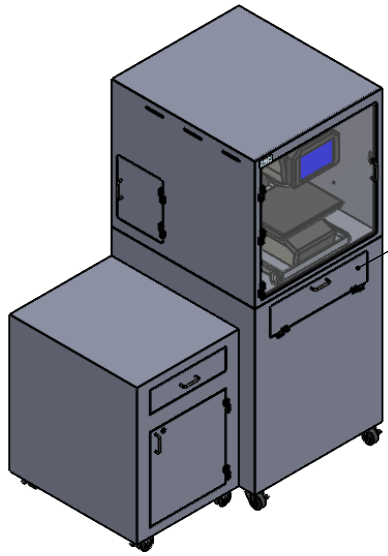

**FOR KEYENCE IM-7030 & IM-8030 IMAGERS  
WITH 12" STAGE**

KEYBOARD TRAY  
WITH MOUSE SLIDEOUT

ACCESS DOORS  
TO CONTROLLER

ON/OFF SWITCH  
FOR ALL FANS

FRONT VIEW

RIGHT VIEW

REAR VIEW

3"W x 1.75"H  
CABLE PORT