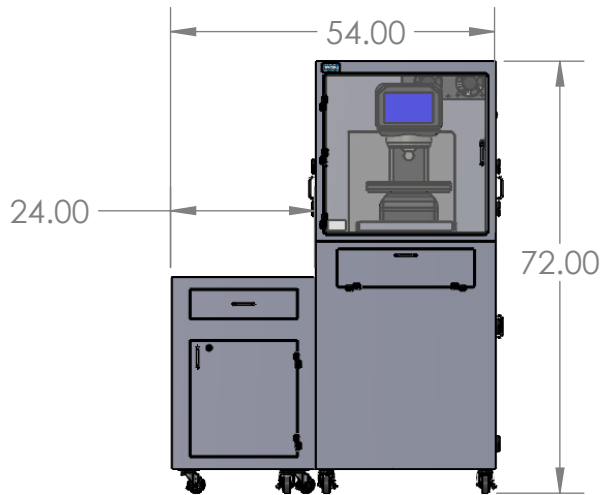

**FOR KEYENCE IM-7030 & IM-8030 IMAGERS  
WITH 12" STAGE**

KEYBOARD TRAY  
WITH MOUSE SLIDEOUT

ACCESS DOORS  
TO CONTROLLER

ON/OFF SWITCH  
FOR ALL FANS

FRONT VIEW

RIGHT VIEW

REAR VIEW

3"W x 1.75"H  
CABLE PORT