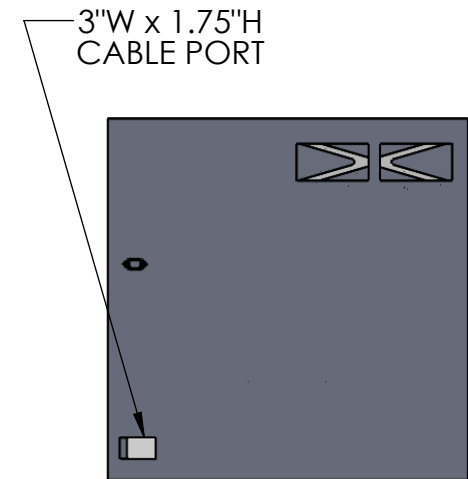

TOP VIEW

LEFT VIEW

FRONT VIEW

REAR VIEW

FRONT DOOR OPENING IS 26.75"W x 26.25"H

DUST FREE PC

DESCRIPTION	DRAWING
DFP2011M7030-NSD	1593
04/03/2023	SALES@DUSTFREEPC.COM
1-800-775-7611	WWW.DUSTFREEPC.COM