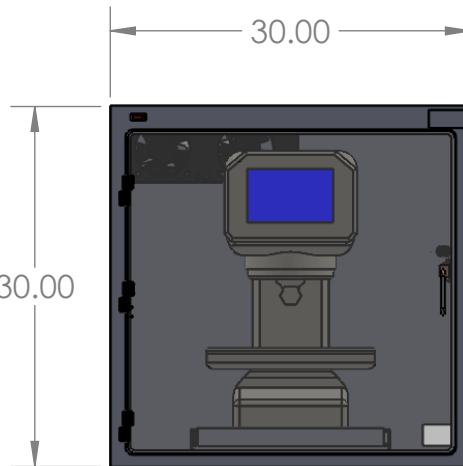

TOP VIEW

LEFT VIEW

FRONT VIEW

REAR VIEW

FRONT DOOR OPENING IS 26.75"W x 26.25"H

DUST FREE PC

DESCRIPTION	DRAWING
DFP2011M7030-NSD	1593
04/03/2023	SALES@DUSTFREEPC.COM
1-800-775-7611	WWW.DUSTFREEPC.COM