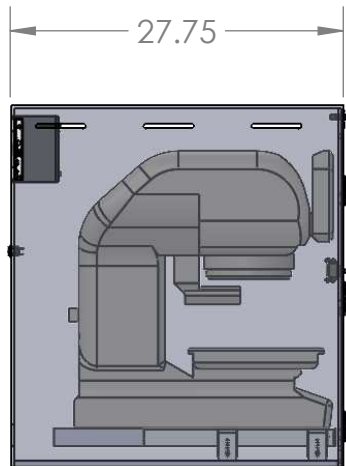

TOP VIEW

LEFT VIEW

FRONT VIEW

REAR VIEW

FRONT DOOR OPENING IS 26.75"W x 26.25"H

DUST FREE PC

DESCRIPTION	DRAWING
DFP2011M7030-NSD	1593
04/03/2023	SALES@DUSTFREEPC.COM
1-800-775-7611	WWW.DUSTFREEPC.COM