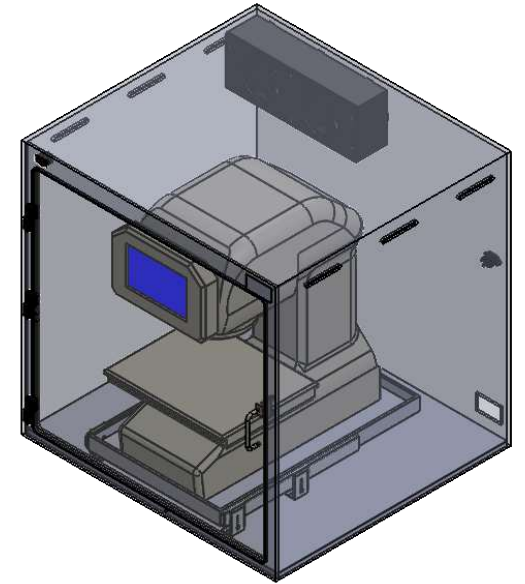

TOP VIEW

LEFT VIEW

FRONT VIEW

REAR VIEW

FRONT DOOR OPENING IS 26.75"W x 26.25"H

DUST FREE PC

DESCRIPTION	DRAWING
DFP2011M7030-NSD	1593
04/03/2023	SALES@DUSTFREEPC.COM
1-800-775-7611	WWW.DUSTFREEPC.COM