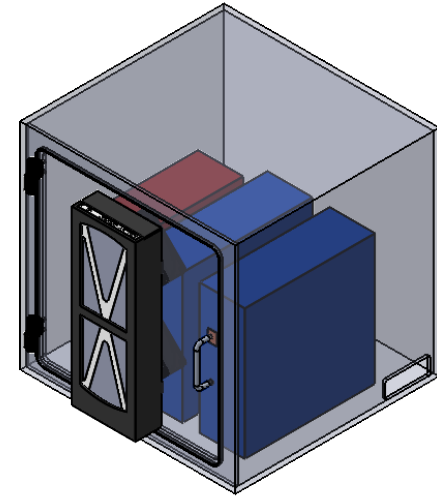

TOP VIEW

LEFT VIEW

FRONT VIEW

BOTTOM VIEW

FAN/FILTER SYSTEM ON
ABS FRONT DOOR

4" X 1.5"
CABLE PORT

THIS SIDE AGAINST
WALL

FRONT DOOR OPENING IS
15.5"W x 16.5"H