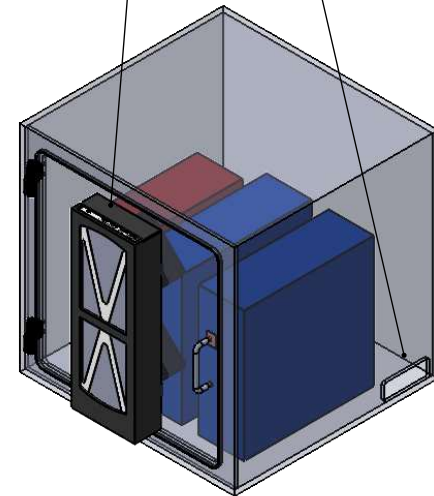

TOP VIEW

LEFT VIEW

FRONT VIEW

BOTTOM VIEW

FAN/FILTER SYSTEM ON
ABS FRONT DOOR

4" X 1.5"
CABLE PORT

THIS SIDE AGAINST
WALL

FRONT DOOR OPENING IS
15.5"W x 16.5"H