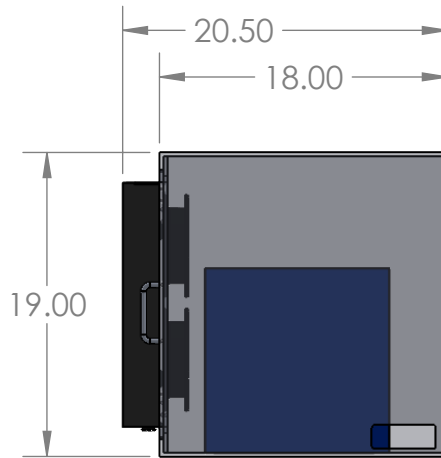

TOP VIEW

LEFT VIEW

FRONT VIEW

BOTTOM VIEW

FAN/FILTER SYSTEM ON
ABS FRONT DOOR

4" X 1.5"
CABLE PORT

THIS SIDE AGAINST
WALL

FRONT DOOR OPENING IS
15.5"W x 16.5"H