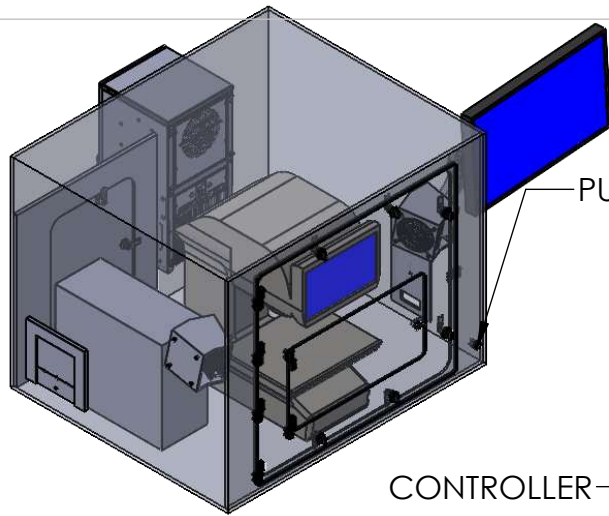

KEYENCE LM-X

PUSH TO MEASURE
BUTTON

CONTROLLER

ENCLOSURE COMES WITH
ARTICULATING MONITOR
ARM MOUNTED TO RIGHT
SIDE WALL

TOP VIEW

CABLE GLAND

33.75

LEFT VIEW

40.00

31.00

FRONT VIEW

FAN ON/OFF
SWITCH

RIGHT VIEW

2,200 BTU
AIR CONDITIONER

REAR VIEW

FRONT DOOR OPENING IS 30"W x 27"H
PART ACCESS DOOR OPENING IS 21"W x 11.25"H
REAR DOOR OPENING IS 13"W x 18"H