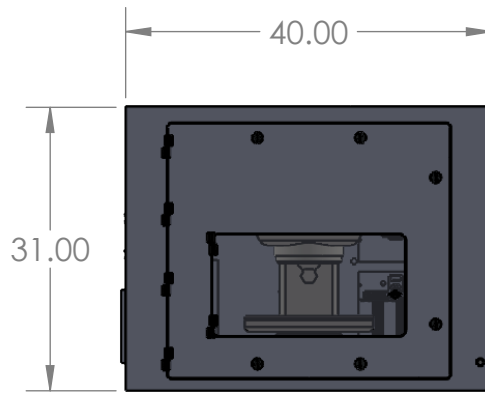

KEYENCE LM-X

PUSH TO MEASURE
BUTTON

CONTROLLER

ENCLOSURE COMES WITH
ARTICULATING MONITOR
ARM MOUNTED TO RIGHT
SIDE WALL

TOP VIEW

CABLE GLAND

33.75

LEFT VIEW

40.00

31.00

FRONT VIEW

FAN ON/OFF
SWITCH

RIGHT VIEW

2,200 BTU
AIR CONDITIONER

REAR VIEW

FRONT DOOR OPENING IS 30"W x 27"H
PART ACCESS DOOR OPENING IS 21"W x 11.25"H
REAR DOOR OPENING IS 13"W x 18"H