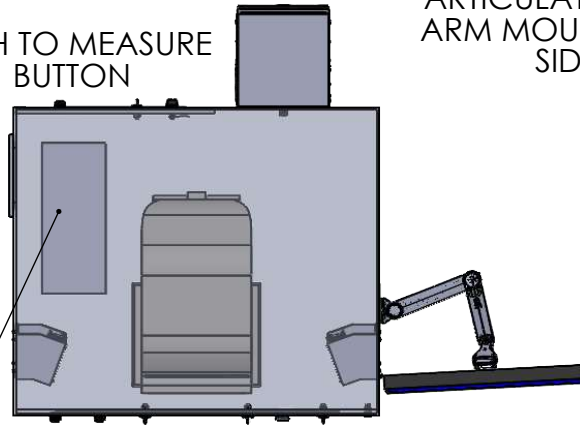

KEYENCE LM-X

PUSH TO MEASURE
BUTTON

CONTROLLER

ENCLOSURE COMES WITH
ARTICULATING MONITOR
ARM MOUNTED TO RIGHT
SIDE WALL

TOP VIEW

CABLE GLAND

33.75

LEFT VIEW

40.00

31.00

FRONT VIEW

FAN ON/OFF
SWITCH

RIGHT VIEW

2,200 BTU
AIR CONDITIONER

REAR VIEW

FRONT DOOR OPENING IS 30"W x 27"H
PART ACCESS DOOR OPENING IS 21"W x 11.25"H
REAR DOOR OPENING IS 13"W x 18"H