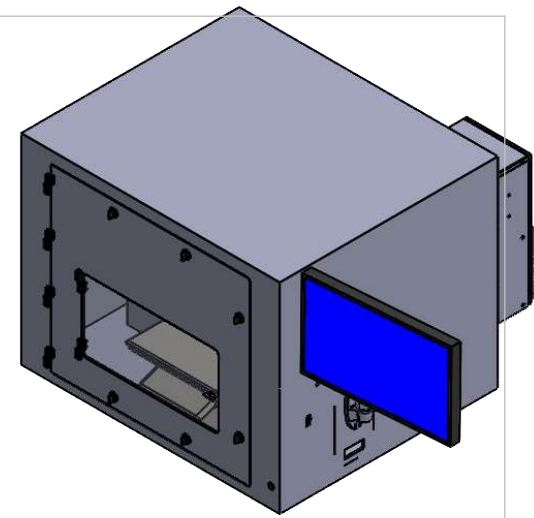

KEYENCE LM-X

PUSH TO MEASURE
BUTTON

CONTROLLER

ENCLOSURE COMES WITH
ARTICULATING MONITOR
ARM MOUNTED TO RIGHT
SIDE WALL

TOP VIEW

CABLE GLAND

33.75

LEFT VIEW

40.00

31.00

FRONT VIEW

FAN ON/OFF
SWITCH

RIGHT VIEW

2,200 BTU
AIR CONDITIONER

REAR VIEW

FRONT DOOR OPENING IS 30"W x 27"H
PART ACCESS DOOR OPENING IS 21"W x 11.25"H
REAR DOOR OPENING IS 13"W x 18"H