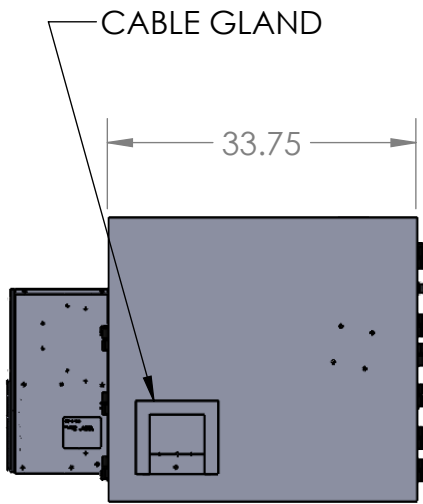

KEYENCE LM-X

PUSH TO MEASURE
BUTTON

CONTROLLER

ENCLOSURE COMES WITH
ARTICULATING MONITOR
ARM MOUNTED TO RIGHT
SIDE WALL

TOP VIEW

CABLE GLAND

33.75

LEFT VIEW

40.00

31.00

FRONT VIEW

FAN ON/OFF
SWITCH

RIGHT VIEW

2,200 BTU
AIR CONDITIONER

REAR VIEW

FRONT DOOR OPENING IS 30"W x 27"H
PART ACCESS DOOR OPENING IS 21"W x 11.25"H
REAR DOOR OPENING IS 13"W x 18"H