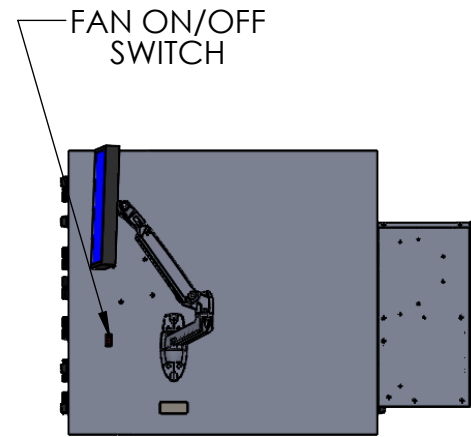

KEYENCE LM-X

PUSH TO MEASURE
BUTTON

CONTROLLER

ENCLOSURE COMES WITH
ARTICULATING MONITOR
ARM MOUNTED TO RIGHT
SIDE WALL

TOP VIEW

CABLE GLAND

33.75

LEFT VIEW

40.00

31.00

FRONT VIEW

FAN ON/OFF
SWITCH

RIGHT VIEW

2,200 BTU
AIR CONDITIONER

REAR VIEW

FRONT DOOR OPENING IS 30"W x 27"H
PART ACCESS DOOR OPENING IS 21"W x 11.25"H
REAR DOOR OPENING IS 13"W x 18"H