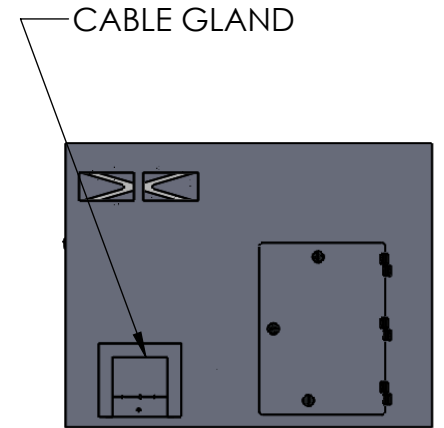

# KEYENCE LM-X

PUSH TO MEASURE  
BUTTON

CONTROLLER

ENCLOSURE COMES WITH  
ARTICULATING MONITOR  
ARM MOUNTED TO RIGHT  
SIDE WALL

TOP VIEW

LEFT VIEW

FRONT VIEW

RIGHT VIEW

REAR VIEW

FRONT DOOR OPENING IS 30"W x 27"H  
PART ACCESS DOOR OPENING IS 21"W x 11.25"H  
REAR DOOR OPENING IS 13"W x 18"H