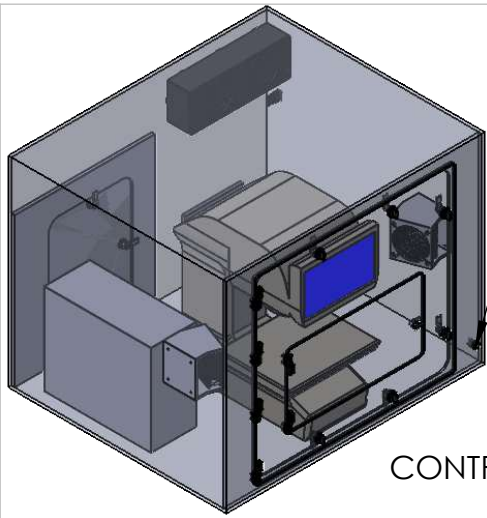

# KEYENCE LM-X

PUSH TO MEASURE  
BUTTON

CONTROLLER

ENCLOSURE COMES WITH  
ARTICULATING MONITOR  
ARM MOUNTED TO RIGHT  
SIDE WALL

TOP VIEW

LEFT VIEW

FRONT VIEW

RIGHT VIEW

REAR VIEW

FRONT DOOR OPENING IS 30"W x 27"H  
PART ACCESS DOOR OPENING IS 21"W x 11.25"H  
REAR DOOR OPENING IS 13"W x 18"H