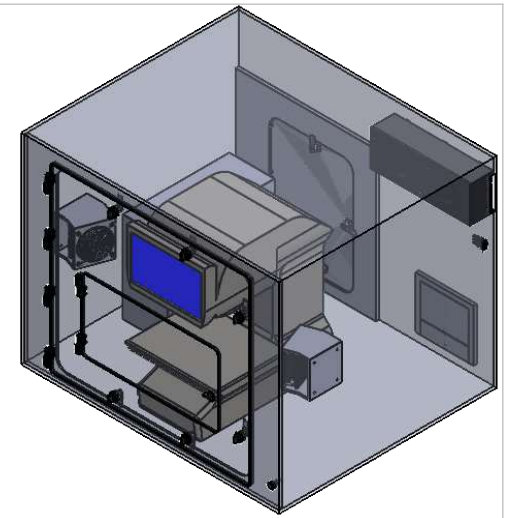

# KEYENCE LM-X

PUSH TO MEASURE  
BUTTON

CONTROLLER

ENCLOSURE COMES WITH  
ARTICULATING MONITOR  
ARM MOUNTED TO RIGHT  
SIDE WALL

TOP VIEW

LEFT VIEW

FRONT VIEW

RIGHT VIEW

REAR VIEW

FRONT DOOR OPENING IS 30"W x 27"H  
PART ACCESS DOOR OPENING IS 21"W x 11.25"H  
REAR DOOR OPENING IS 13"W x 18"H