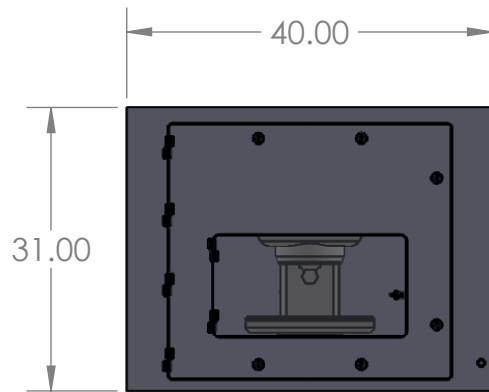

# KEYENCE LM-X

PUSH TO MEASURE  
BUTTON

CONTROLLER

ENCLOSURE COMES WITH  
ARTICULATING MONITOR  
ARM MOUNTED TO RIGHT  
SIDE WALL

TOP VIEW

LEFT VIEW

FRONT VIEW

RIGHT VIEW

REAR VIEW

FRONT DOOR OPENING IS 30"W x 27"H  
PART ACCESS DOOR OPENING IS 21"W x 11.25"H  
REAR DOOR OPENING IS 13"W x 18"H