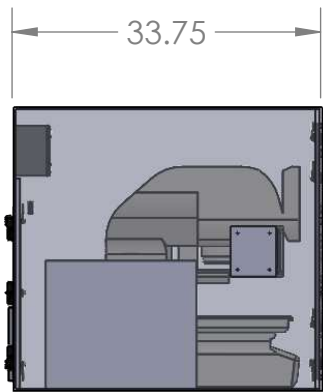

# KEYENCE LM-X

PUSH TO MEASURE  
BUTTON

CONTROLLER

ENCLOSURE COMES WITH  
ARTICULATING MONITOR  
ARM MOUNTED TO RIGHT  
SIDE WALL

TOP VIEW

LEFT VIEW

FRONT VIEW

RIGHT VIEW

REAR VIEW

FRONT DOOR OPENING IS 30"W x 27"H  
PART ACCESS DOOR OPENING IS 21"W x 11.25"H  
REAR DOOR OPENING IS 13"W x 18"H