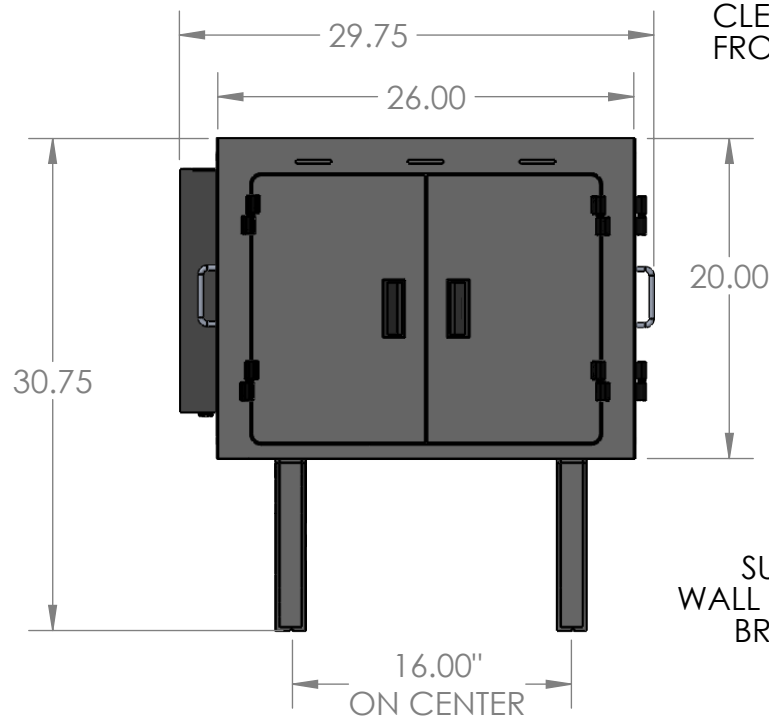

5" DEEP X 2" WIDE  
CABLE PORT  
IN FLOOR

CLEAR ACRYLIC  
FRONT DOOR

SUPPLIED  
WALL MOUNTING  
BRACKETS

USEABLE INTERIOR DIMENSIONS ARE 10"W x 23.5"D x 18"H

DOUBLE DOOR ACCESS IS 21.25"W x 16"H

SIDE DOOR ACCESS IS 9.5"D x 17.5"H