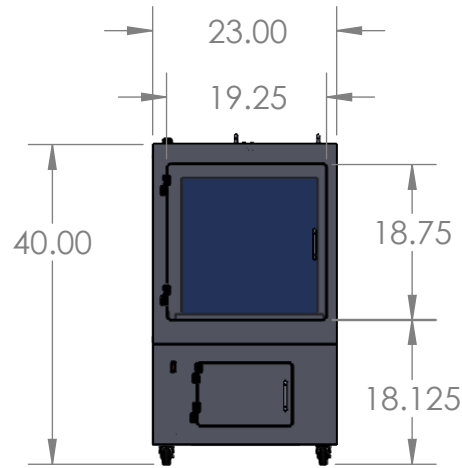

LEFT VIEW

FRONT VIEW

REAR VIEW

DIMENSIONS IN THIS DRAWING ARE BASE ON A 17"H x 17"W x 20"D PRINTER

BALLOON 1: OPENING FOR VENTALATION AT BOTTOM OF ENCLCSOSURE

BALLOON 3: 5" x 15" FILTER

ETHERNET PASS THROUGH ON REAR WALL FOR PRINTER CABLE