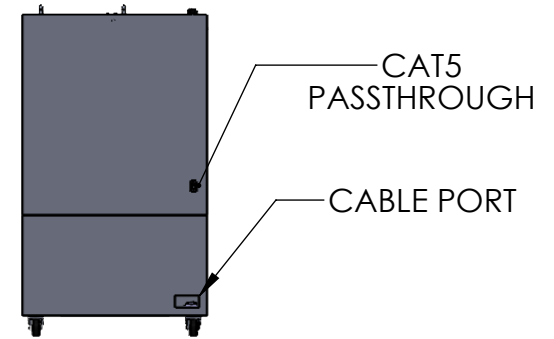

LEFT VIEW

FRONT VIEW

REAR VIEW

DIMENSIONS IN THIS DRAWING ARE BASE ON A 17"H x 17"W x 20"D PRINTER

BALLOON 1: OPENING FOR VENTALATION AT BOTTOM OF ENCLCSOSURE

BALLOON 3: 5" x 15" FILTER

ETHERNET PASS THROUGH ON REAR WALL FOR PRINTER CABLE