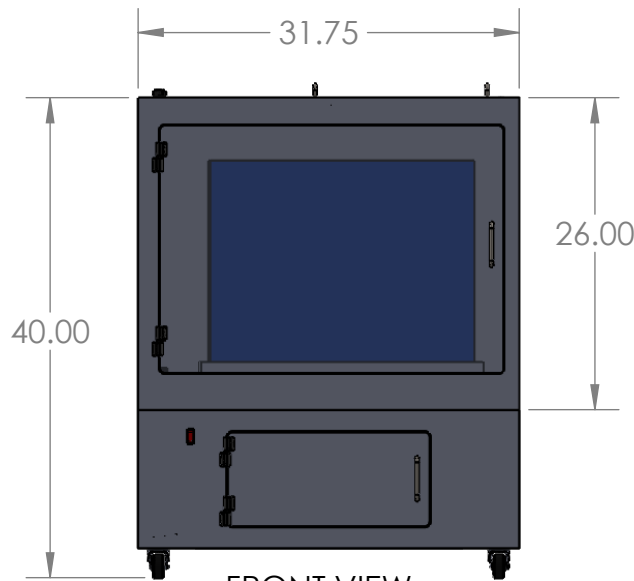

LEFT VIEW

FRONT VIEW

REAR VIEW

FRONT PRINTER DOOR OPENING IS 28"W x 20"H
 TOP PRINTER DOOR OPENING IS 28"W x 21.25"D
 BOTTOM CABINET ACCESS DOOR IS 16.25" x 7.25"H

ETHERNET PASS THROUGH ON REAR WALL
 SURGE PROTECTOR IN BOTOM CABINET