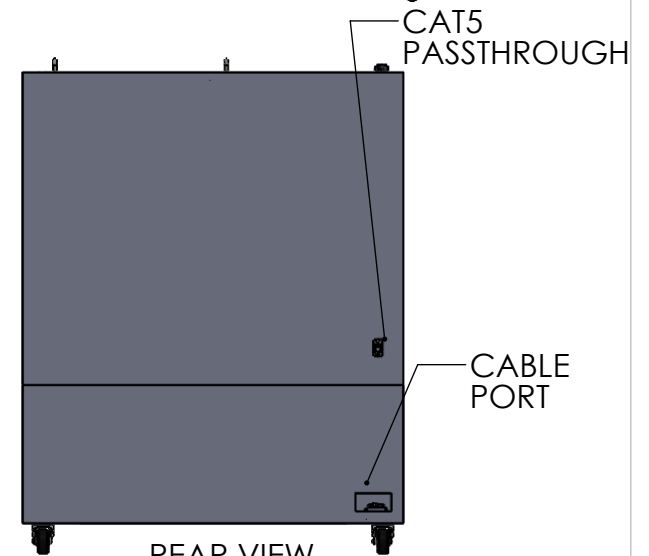

LEFT VIEW

FRONT VIEW

REAR VIEW

FRONT PRINTER DOOR OPENING IS 28"W x 20"H
 TOP PRINTER DOOR OPENING IS 28"W x 21.25"D
 BOTTOM CABINET ACCESS DOOR IS 16.25" x 7.25"H

ETHERNET PASS THROUGH ON REAR WALL
 SURGE PROTECTOR IN BOTOM CABINET