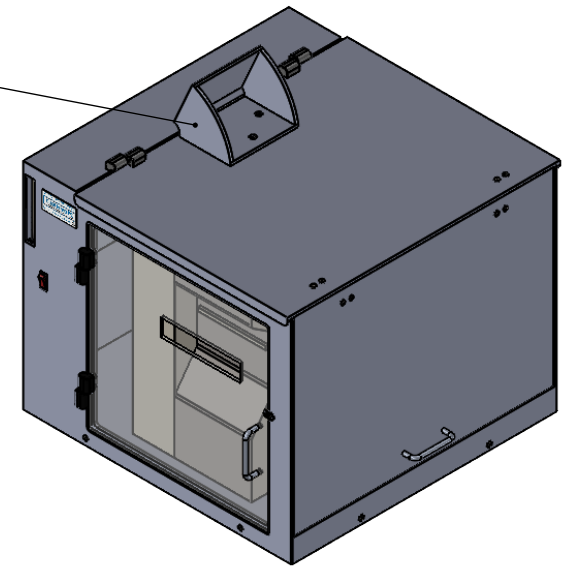

BI-FOLD DOOR STOP

FRONT VIEW

RIGHT VIEW

INTERNAL USEABLE DIMENSIONS ARE 18.25"W x 22.5"D x 17"H