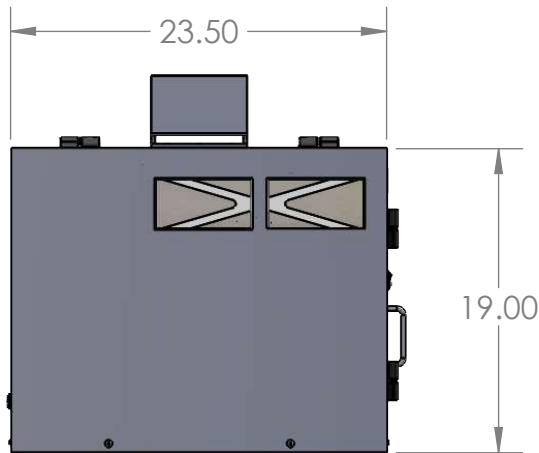

BI-FOLD DOOR STOP

FRONT VIEW

RIGHT VIEW

INTERNAL USEABLE DIMENSIONS ARE 18.25"W x 22.5"D x 17"H