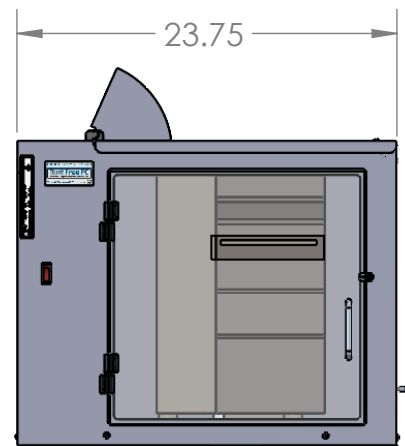

BI-FOLD DOOR STOP

FRONT VIEW

RIGHT VIEW

INTERNAL USEABLE DIMENSIONS ARE 18.25"W x 22.5"D x 17"H