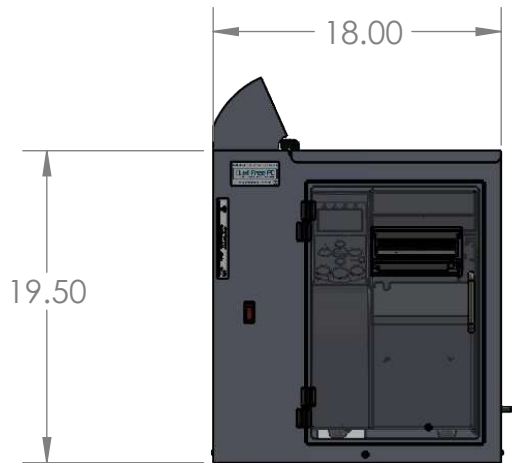

BI-FOLD DOOR FOR ACCESS TO REPLACE BARCODE LABELS

LABEL SLOT POSITION ON FRONT DOOR SPECIFIC TO YOUR PRINTER

LEFT VIEW

FRONT VIEW

3"W x 1"H CABLE PORT

REAR VIEW

FRONT DOOR OPENING IS 10.5"W x 15.5"H

SIDE DOOR OPENING IS 24"D x 17"H

INTERNAL USEABLE DIMENSIONS ARE 13.25"W x 24"D x 17"H