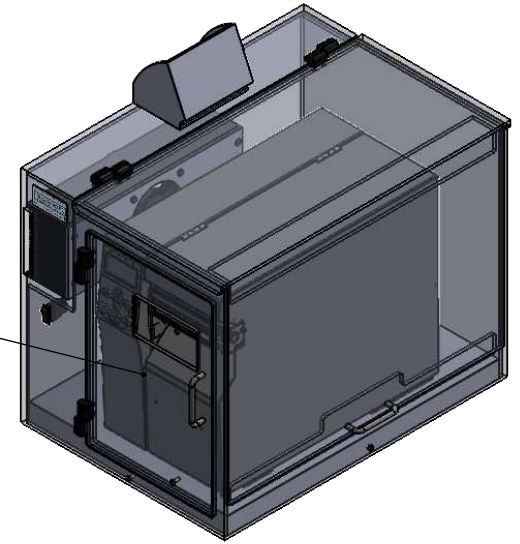

BI-FOLD DOOR FOR ACCESS TO REPLACE BARCODE LABELS

LABEL SLOT POSITION ON FRONT DOOR SPECIFIC TO YOUR PRINTER

LEFT VIEW

FRONT VIEW

3"W x 1"H CABLE PORT

REAR VIEW

FRONT DOOR OPENING IS 10.5"W x 15.5"H

SIDE DOOR OPENING IS 24"D x 17"H

INTERNAL USEABLE DIMENSIONS ARE 13.25"W x 24"D x 17"H