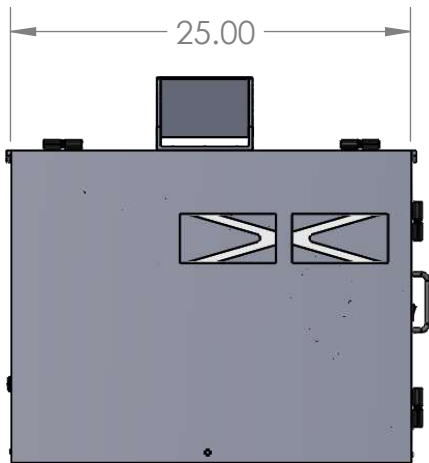

BI-FOLD DOOR FOR ACCESS TO REPLACE BARCODE LABELS

LABEL SLOT POSITION ON FRONT DOOR SPECIFIC TO YOUR PRINTER

LEFT VIEW

FRONT VIEW

3"W x 1"H CABLE PORT

REAR VIEW

FRONT DOOR OPENING IS 10.5"W x 15.5"H

SIDE DOOR OPENING IS 24"D x 17"H

INTERNAL USEABLE DIMENSIONS ARE 13.25"W x 24"D x 17"H