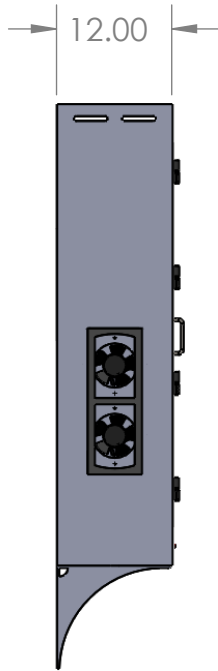

3"W x 1.5"D
CABLE PORT
ON FLOOR OF
ENCLOSURE

WALL SIDE

TOP VIEW

FAN ON/OFF
SWITCH

LEFT VIEW

FRONT VIEW

RIGHT VIEW

FRONT DOOR OPENING IS 25.25"W x 39.25"H

INTERNAL USEABLE SPACE IS 27.75"W x 11"D x 47"H

DUST FREE PC

DESCRIPTION	DFP201-W8	DRAWING	820
	11/28/2016		SALES@DUSTFREEPC.COM
	1-800-775-7611		WWW.DUSTFREEPC.COM