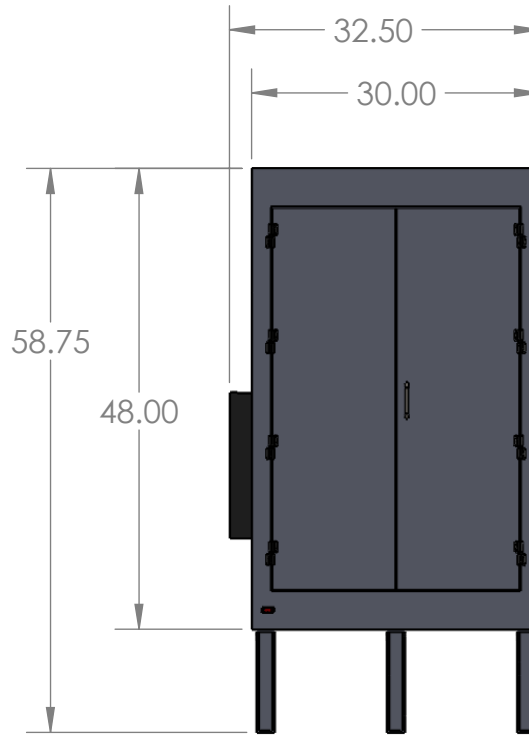

3"W x 1.5"D
CABLE PORT
ON FLOOR OF
ENCLOSURE

WALL SIDE

TOP VIEW

FAN ON/OFF
SWITCH

LEFT VIEW

FRONT VIEW

RIGHT VIEW

FRONT DOOR OPENING IS 25.25"W x 39.25"H

INTERNAL USEABLE SPACE IS 27.75"W x 11"D x 47"H

DUST FREE PC

DESCRIPTION	DFP201-W8	DRAWING	820
	11/28/2016		SALES@DUSTFREEPC.COM
	1-800-775-7611		WWW.DUSTFREEPC.COM