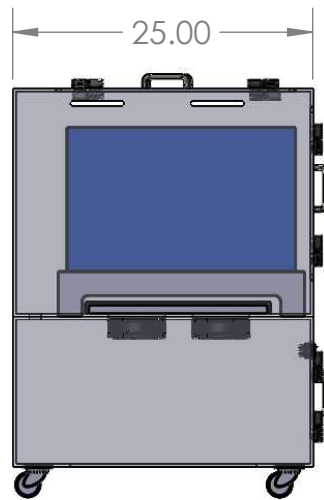

HP PRO
M452NW
PRINTER
16.2"W x 17.8"D x 11.6"H

CABLE PORT
BETWEEN TOP
AND BOTTOM
CABINET

OPENING FOR VENTILATION

TOP VIEW

DUAL FANS DRAWING
AIR FROM TOP CABINET
TO LOWER CABINET
THROUGH MICRON
FILTER

LEFT VIEW

FRONT VIEW

FAN ON/OFF
SWITCH

FRONT PRINTER DOOR OPENING IS 19.25"W x 13.75"H

TOP PRINTER DOOR OPENING IS 19.25"W x 19.25"D

LOWER FRONT ACCESS DOOR OPENING IS 11.25" W X 7.25"H

POWER STRIP IN LOWER CABINET FOR POWERING FANS AND PRINTER