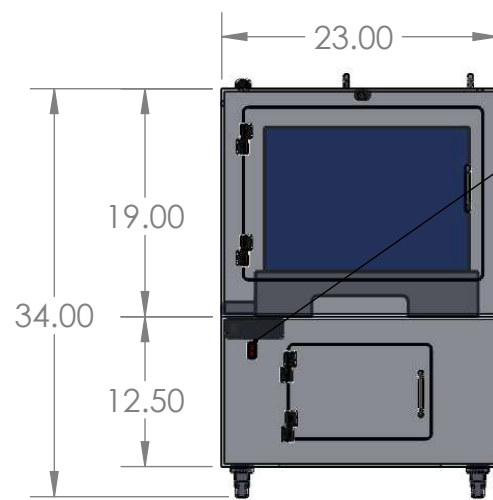

HP PRO
M452NW
PRINTER
16.2"W x 17.8"D x 11.6"H

CABLE PORT
BETWEEN TOP
AND BOTTOM
CABINET

OPENING FOR VENTILATION

TOP VIEW

DUAL FANS DRAWING
AIR FROM TOP CABINET
TO LOWER CABINET
THROUGH MICRON
FILTER

LEFT VIEW

FRONT VIEW

FAN ON/OFF
SWITCH

FRONT PRINTER DOOR OPENING IS 19.25"W x 13.75"H

TOP PRINTER DOOR OPENING IS 19.25"W x 19.25"D

LOWER FRONT ACCESS DOOR OPENING IS 11.25" W X 7.25"H

POWER STRIP IN LOWER CABINET FOR POWERING FANS AND PRINTER