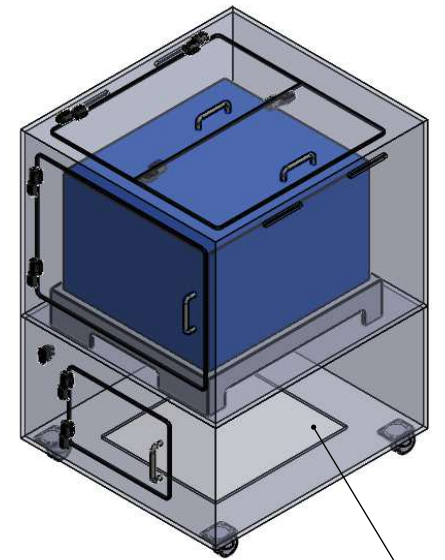

HP PRO
M452NW
PRINTER
16.2"W x 17.8"D x 11.6"H

CABLE PORT
BETWEEN TOP
AND BOTTOM
CABINET

OPENING FOR VENTILATION

TOP VIEW

DUAL FANS DRAWING
AIR FROM TOP CABINET
TO LOWER CABINET
THROUGH MICRON
FILTER

LEFT VIEW

FRONT VIEW

FAN ON/OFF
SWITCH

FRONT PRINTER DOOR OPENING IS 19.25"W x 13.75"H

TOP PRINTER DOOR OPENING IS 19.25"W x 19.25"D

LOWER FRONT ACCESS DOOR OPENING IS 11.25" W X 7.25"H

POWER STRIP IN LOWER CABINET FOR POWERING FANS AND PRINTER