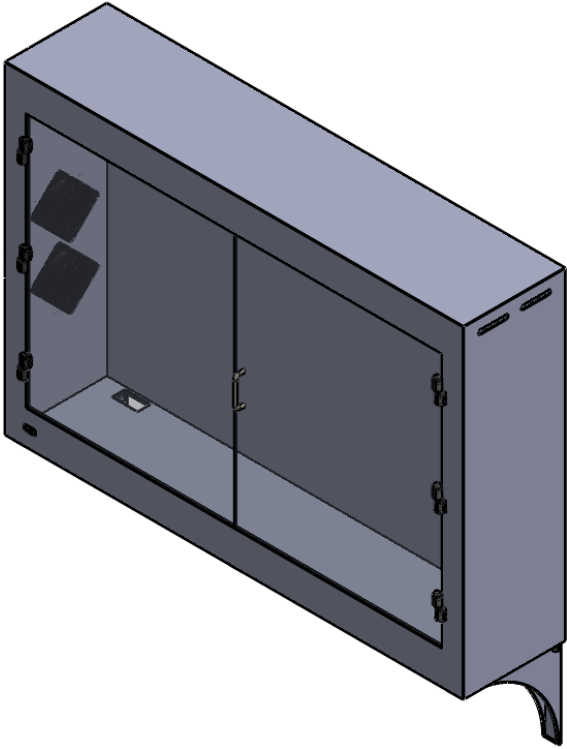

SURGE PROTECTOR
INCLUDED

LEFT VIEW

FRONT VIEW

INTERNAL USEABLE DIMENSIONS ARE 51.5"W x 37"H
FRONT DOOR OPENING IS 48.25"W x 29.25"H

DUST FREE PC

DESCRIPTION	DRAWING
DFP201-W12	895
04/06/2017	SALES@DUSTFREEPC.COM
1-800-775-7611	WWW.DUSTFREEPC.COM