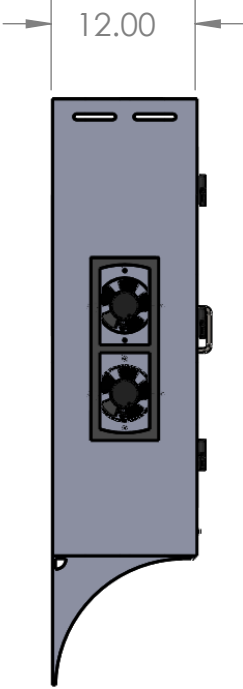

SURGE PROTECTOR
INCLUDED

LEFT VIEW

FRONT VIEW

INTERNAL USEABLE DIMENSIONS ARE 51.5"W x 37"H
FRONT DOOR OPENING IS 48.25"W x 29.25"H

DUST FREE PC

DESCRIPTION	DRAWING
DFP201-W12	895
04/06/2017	SALES@DUSTFREEPC.COM
1-800-775-7611	WWW.DUSTFREEPC.COM