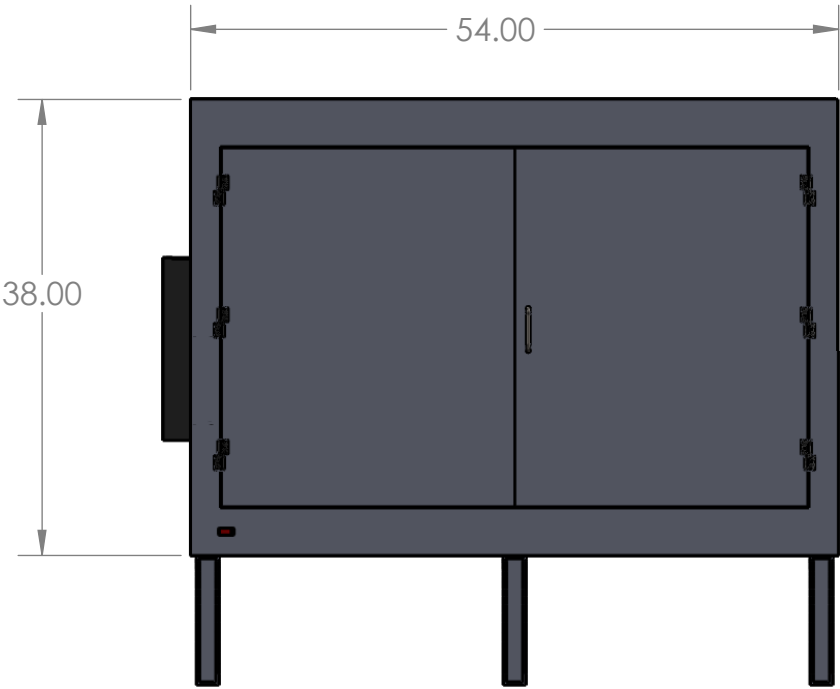

SURGE PROTECTOR
INCLUDED

LEFT VIEW

FRONT VIEW

INTERNAL USEABLE DIMENSIONS ARE 51.5"W x 37"H
FRONT DOOR OPENING IS 48.25"W x 29.25"H

DUST FREE PC

DESCRIPTION	DRAWING
DFP201-W12	895
04/06/2017	SALES@DUSTFREEPC.COM
1-800-775-7611	WWW.DUSTFREEPC.COM