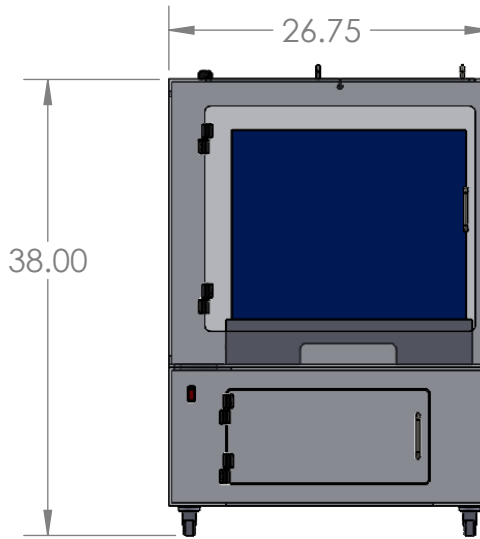

HP 5200TN PRINTER

LEFT VIEW

FILTER REPLACEMENT SLOT

FRONT VIEW

REAR VIEW

ETHERNET PASSTHROUGH

2" LOCKING CASTERS

INTERNAL USEABLE DIMENSIONS ARE 22.25"W x 26"D x 19.75"H

SURGE PROTECTOR IN LOWER CABINET

DUAL FANS PULL AIR OUT OF TOP ENCLOSURE THROUGH MICRON FILTER