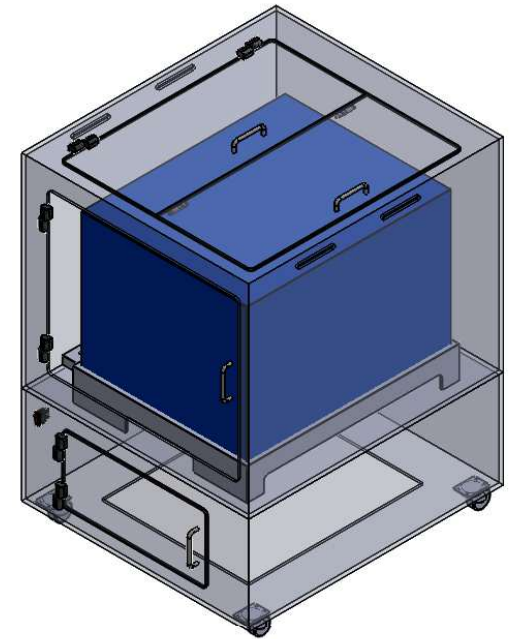

HP 5200TN PRINTER

LEFT VIEW

FILTER REPLACEMENT SLOT

FRONT VIEW

REAR VIEW

ETHERNET PASSTHROUGH

2" LOCKING CASTERS

INTERNAL USEABLE DIMENSIONS ARE 22.25"W x 26"D x 19.75"H

SURGE PROTECTOR IN LOWER CABINET

DUAL FANS PULL AIR OUT OF TOP ENCLOSURE THROUGH MICRON FILTER