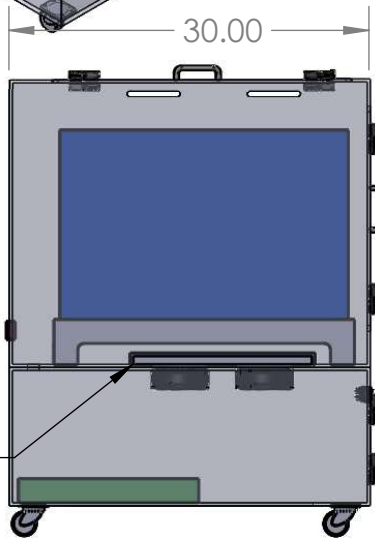

HP 5200TN PRINTER

LEFT VIEW

FILTER REPLACEMENT SLOT

FRONT VIEW

REAR VIEW

ETHERNET PASSTHROUGH

2" LOCKING CASTERS

INTERNAL USEABLE DIMENSIONS ARE 22.25"W x 26"D x 19.75"H

SURGE PROTECTOR IN LOWER CABINET

DUAL FANS PULL AIR OUT OF TOP ENCLOSURE THROUGH MICRON FILTER