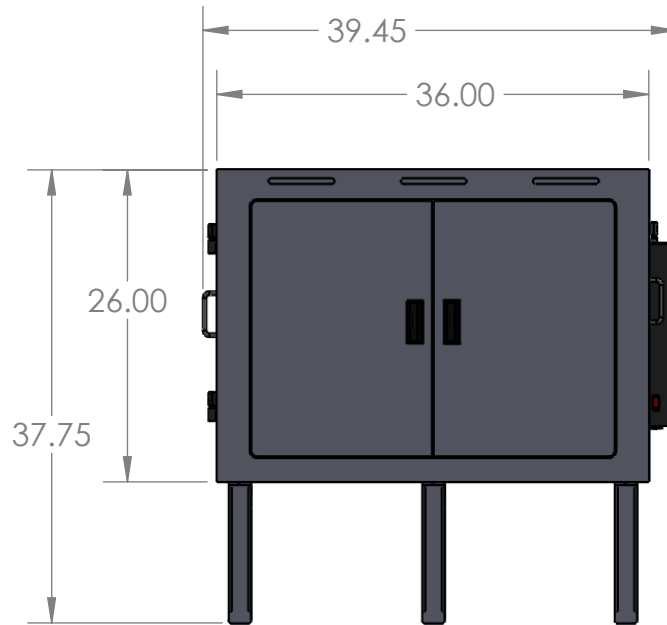

# WALL MOUNT FOR DELL T630

TOP VIEW

LEFT VIEW

FRONT VIEW

RIGHT VIEW

FRONT DOUBLE DOOR OPENING IS 29.75"W x 20.75"H

RIGHT SIDE DOOR OPENING IS 12.25"W x 21.25"H

LEFT SIDE DOOR OPENING IS 12.25"W x 20"H

INSIDE USABLE DIMENSIONS ARE 33"W x 15"D x 23"H