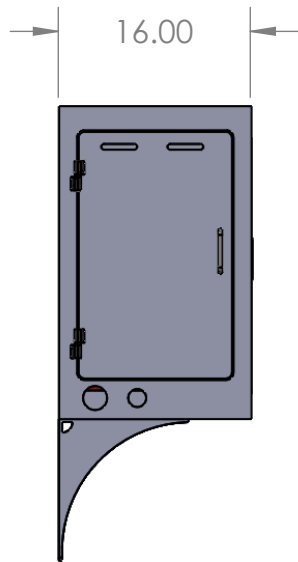

# WALL MOUNT FOR DELL T630

TOP VIEW

LEFT VIEW

FRONT VIEW

RIGHT VIEW

FRONT DOUBLE DOOR OPENING IS 29.75"W x 20.75"H

RIGHT SIDE DOOR OPENING IS 12.25"W x 21.25"H

LEFT SIDE DOOR OPENING IS 12.25"W x 20"H

INSIDE USABLE DIMENSIONS ARE 33"W x 15"D x 23"H