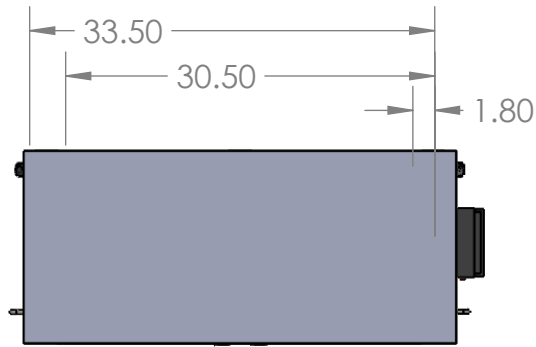

# WALL MOUNT FOR DELL T630

TOP VIEW

LEFT VIEW

FRONT VIEW

RIGHT VIEW

FRONT DOUBLE DOOR OPENING IS 29.75"W x 20.75"H

RIGHT SIDE DOOR OPENING IS 12.25"W x 21.25"H

LEFT SIDE DOOR OPENING IS 12.25"W x 20"H

INSIDE USABLE DIMENSIONS ARE 33"W x 15"D x 23"H